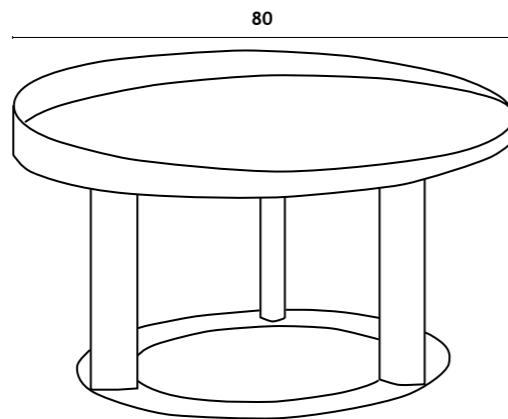

MDF structure with brown ash veneer finish. Space grey metal legs. Smoked tempered glass top.

CRATER

—CRATER—

MESA CAFÉ 2013A
80x45 cm

MESA CAFÉ 2013B
60x55 cm

CRATER

MESA CAFÉ

MESA CENTRO | TABLE BASSE | COFFEE TABLE: Ø 80x45cm / Ø 60x55cm