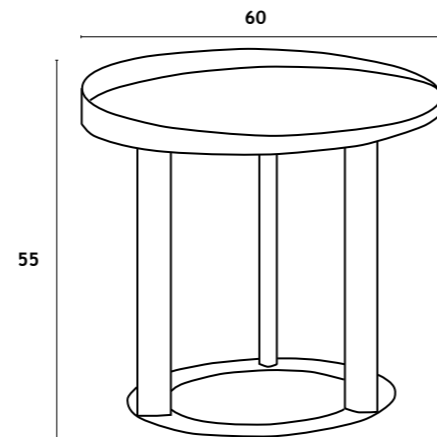

MDF structure with brown ash veneer finish. Space grey metal legs. Smoked tempered glass top.

CRATER

—CRATER—

MESA CAFÉ 2013A
80x45 cm

MESA CAFÉ 2013B
60x55 cm

CRATER

MESA CAFÉ

MESA CENTRO | TABLE BASSE | COFFEE TABLE: Ø 80x45cm / Ø 60x55cm