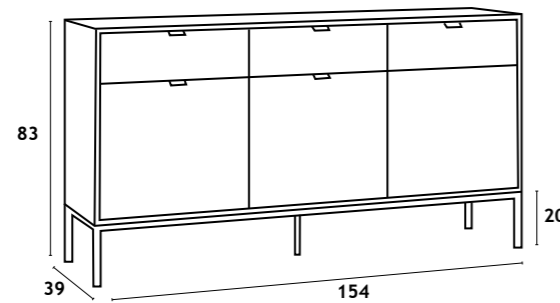

Chipboard structure, melamine finish; legs in black/gold lacquered metal.

150x40x80 cm

V I R G O

— VIRGO —

MESA CENTRO

MOVEL TV

APARADOR 2P+2

APARADOR 3P+3